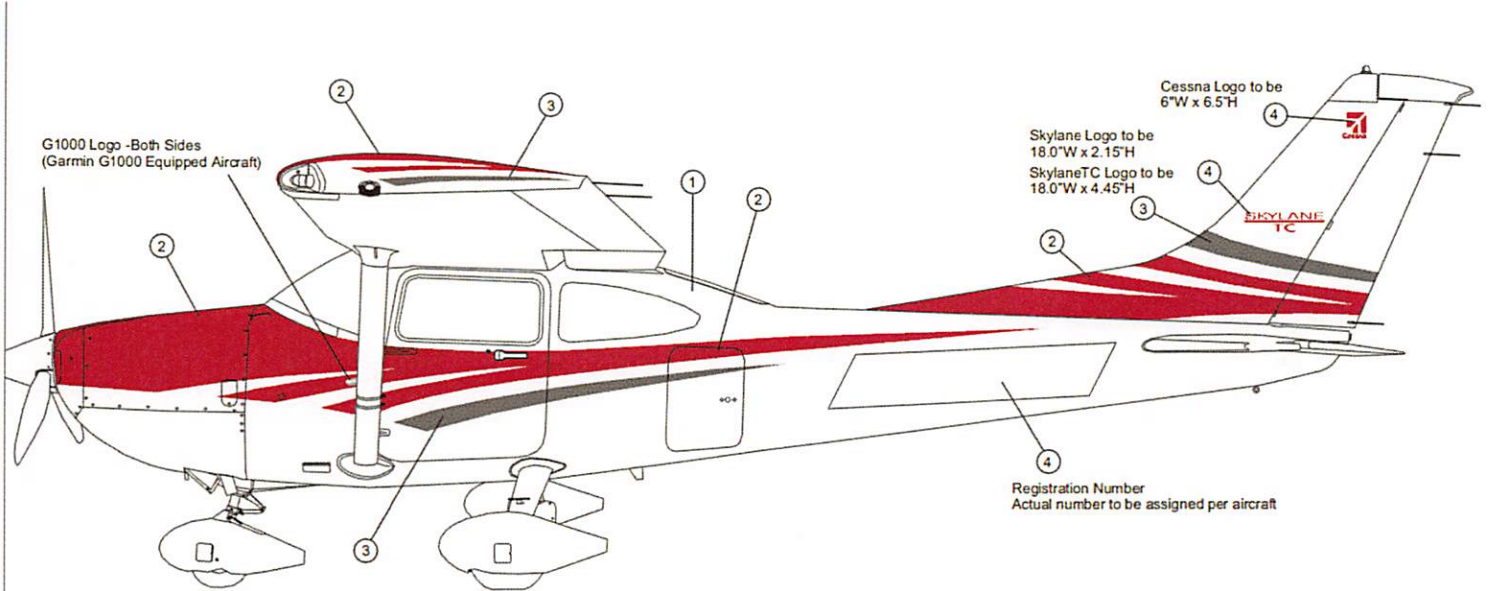

Paint scheme for 18281662

Williams, James R. <JRWilliams@txtav.com>

Wed 12/20/2017 3:33 PM

SKYLANE

UNIT NUMBER: 2006 Model 182

REGISTRATION NUMBER:	DATE: 7/08/2005	PAINT CODE	COLOR
LOCATION: Fuselage SIZE: 12"	DRAWN BY: R Keating	1 AF3502	Matterhorn White - Overall
STYLE: Slant		2 F2816	Cayenne Red Pearl
COLOR: Dark Red PN-4851	Option: 3 FK182-518F / FKT182-518F	3 P1251	Phantom Gray Metallic
		4 PN-4851	Dark Red - Vinyl
		5	
		6	
		7	

Merry Christmas,
James R. Williams
Field Service Engineer, Technical Support
Textron Aviation
+1.316.517.1700 OFFICE | JRWilliams@txtav.com
One Cessna Blvd. | Wichita, Kansas 67215 USA | txtav.com