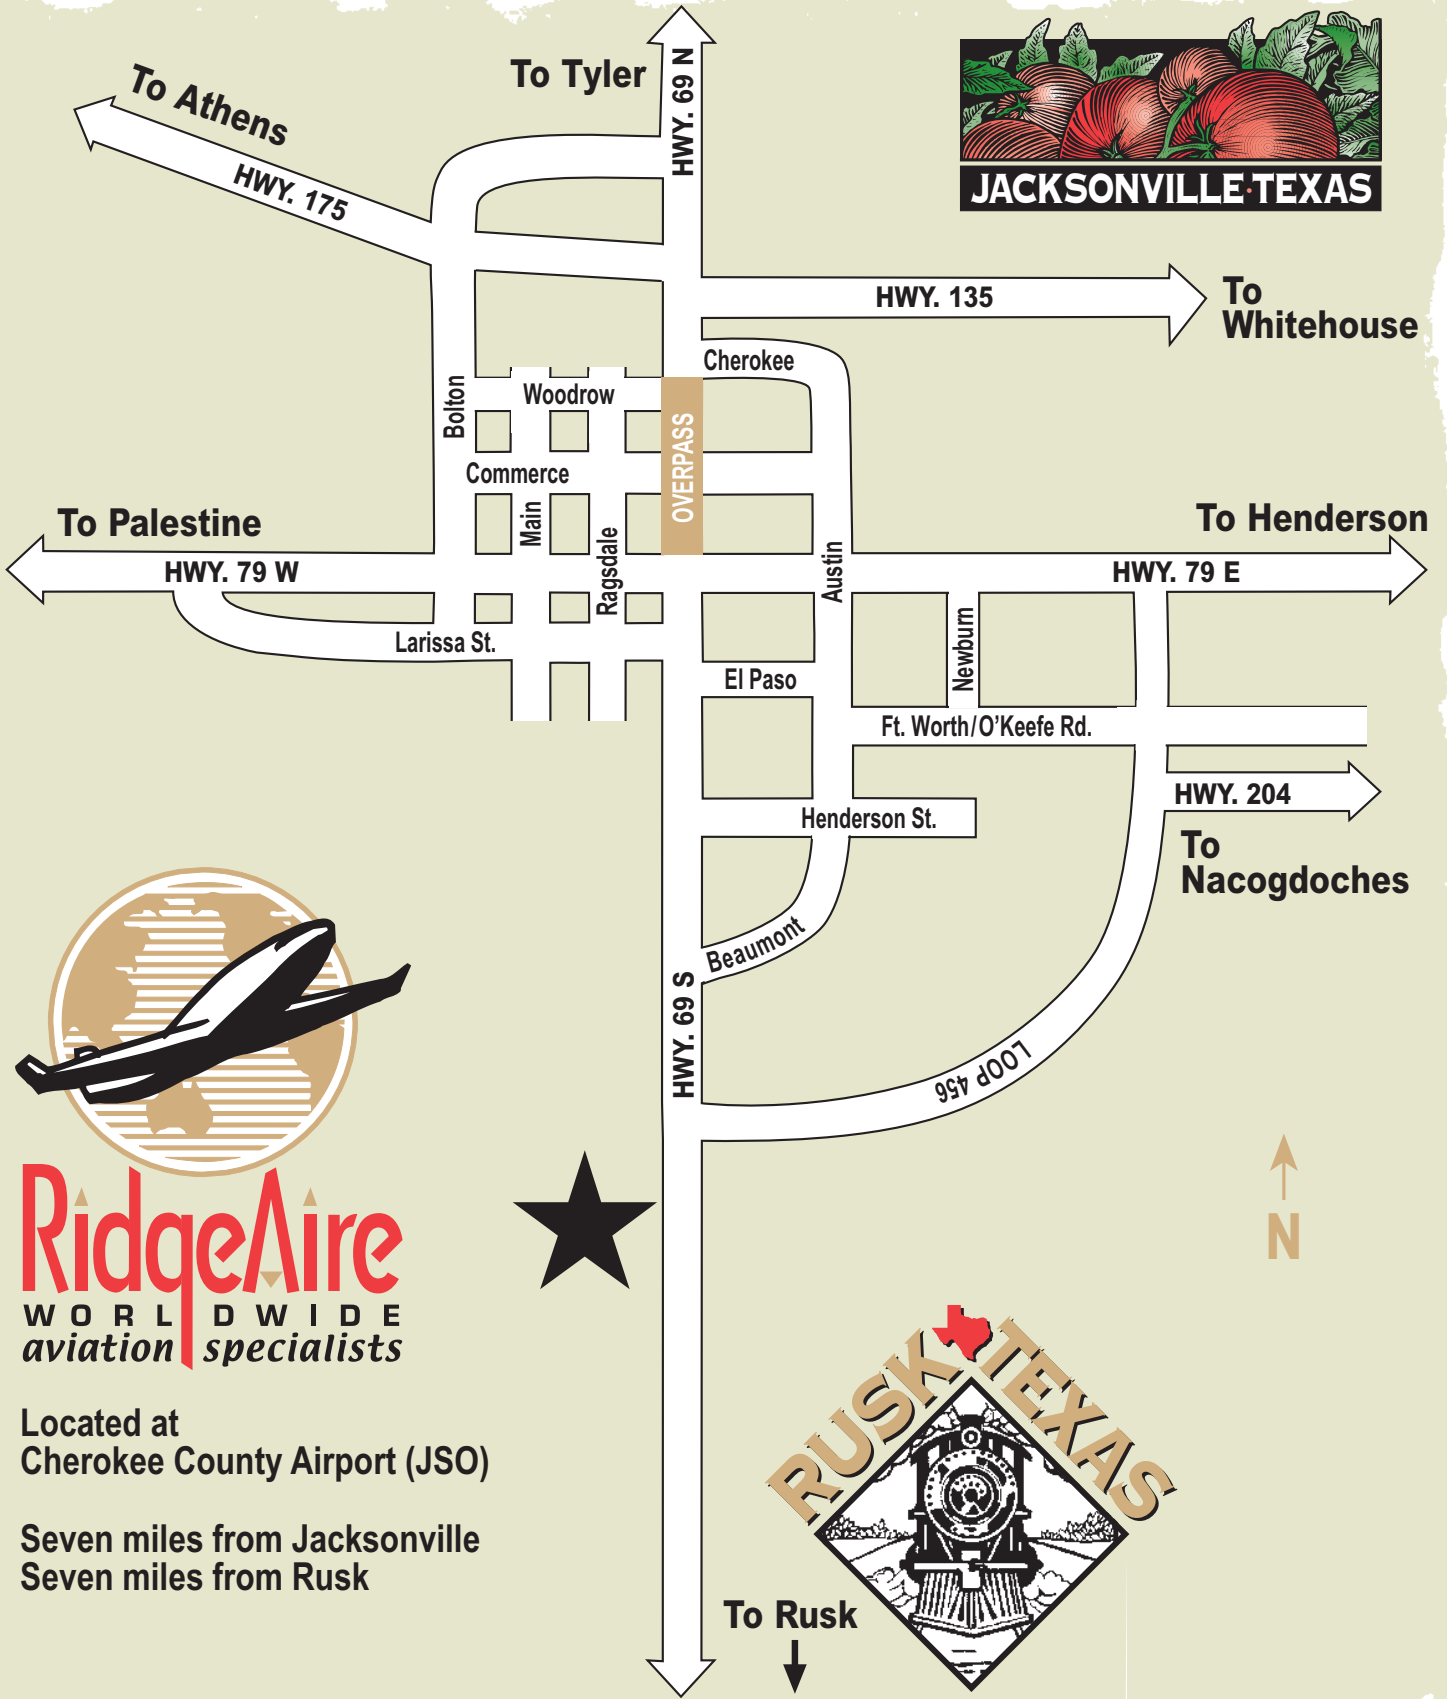

JACKSONVILLE TEXAS

RidgeAir
WORLDWIDE
aviation specialists

Located at
Cherokee County Airport (JSO)

Seven miles from Jacksonville
Seven miles from Rusk